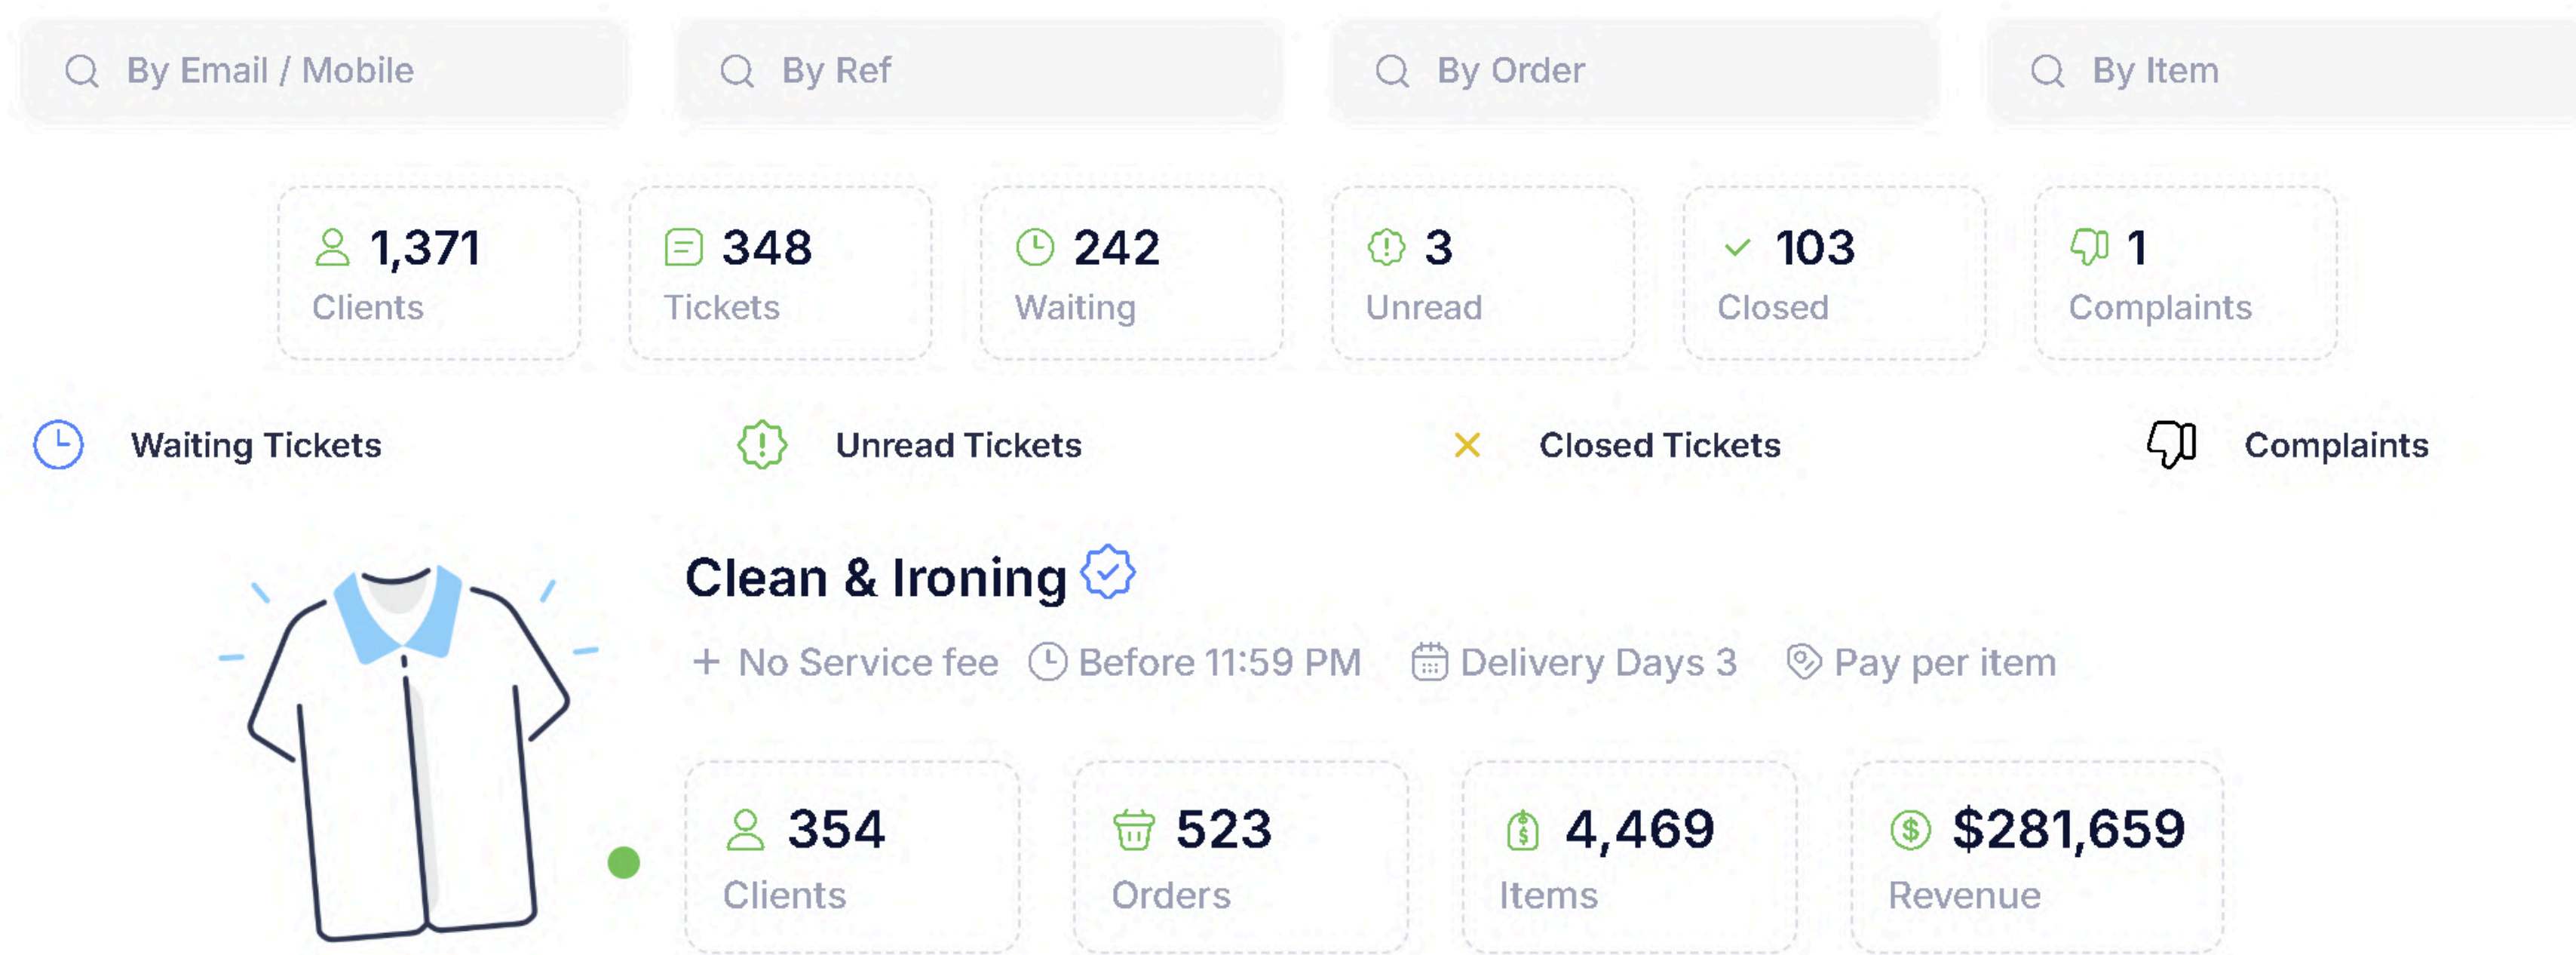

Active

Cash

Active

POS Machine

Active

Monday

- 10:00 AM To 01:00 PM
Pickup | Max Orders : 20
- 10:00 AM To 01:00 PM
Delivery | Max Orders : 20
- 01:00 PM To 04:00 PM
Pickup | Max Orders : 20
- 01:00 PM To 04:00 PM
Delivery | Max Orders : 20
- 04:00 PM To 06:00 PM
Pickup | Max Orders : 20
- 04:00 PM To 06:00 PM
Delivery | Max Orders : 20
- 06:00 PM To 08:00 PM
Pickup | Max Orders : 20
- 06:00 PM To 09:00 PM
Delivery | Max Orders : 20

Real-Time Analytics & Transparency

OT Clean provides comprehensive dashboards for real-time order tracking, financial management, and operational insights, giving both customers and business owners clear visibility into every step of the process.