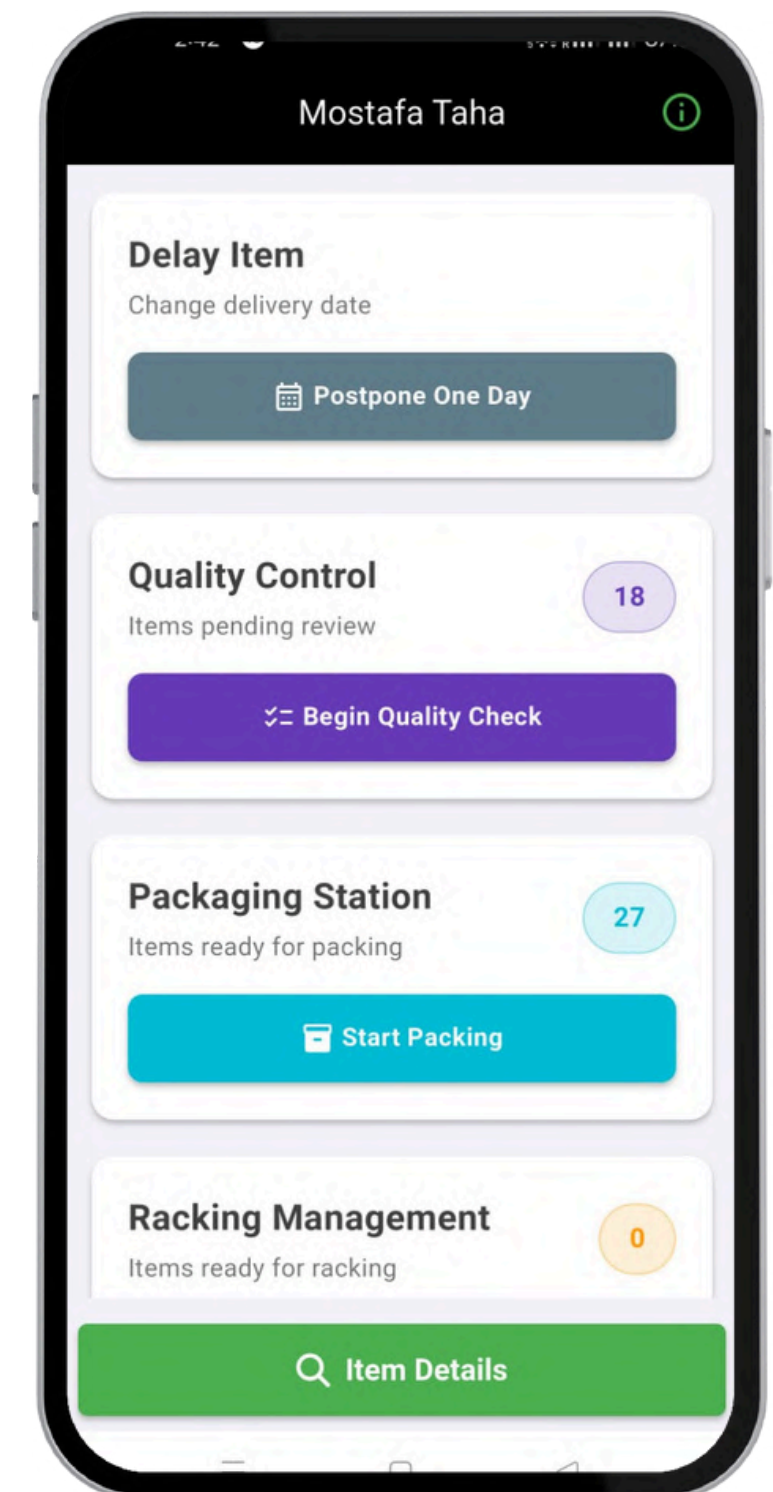

Operational Efficiency & Cost Reduction

By automating workflows and centralizing management, our solution significantly reduces labor costs, minimizes errors, and accelerates turnaround times, leading to improved overall profitability.

M Mostafa Taha

Permissions

Driver	☒	Coding	☒	Add-ons	☒	Approvals	☒
Quality	☒	Packaging	☒	Racking	☒	Loading	☒
Damaged	☐	Delay	☒	Restart	☒		

Assigned Processes

Dry or Wet	☒	Dry-Clean	☒	Hand-Care	☒	Gently Brush	☒
Brushes Machine	☒	Tumble Dryer	☒	Fresh Air Dry	☒	Steam Ironing	☒
Hanging	☒	Neat Fold	☒	Protective Wrap	☒	Shielded Roll	☒
Shoe Bag	☒