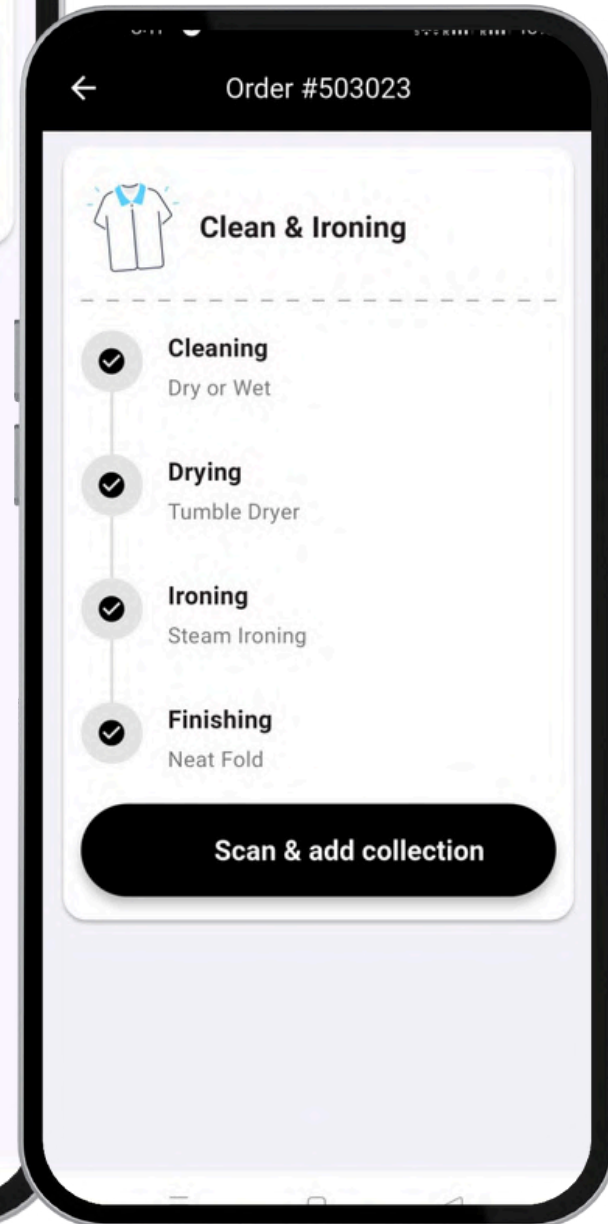

Your One-Stop Digital Laundry Solution

Clean & Ironing

+ No Service fee ⌚ Before 11:59 PM 📅 Delivery Days 3 💰 Pay per item

354
Clients

523
Orders

4,469
Items

\$281,659
Revenue

Catch Your Problems