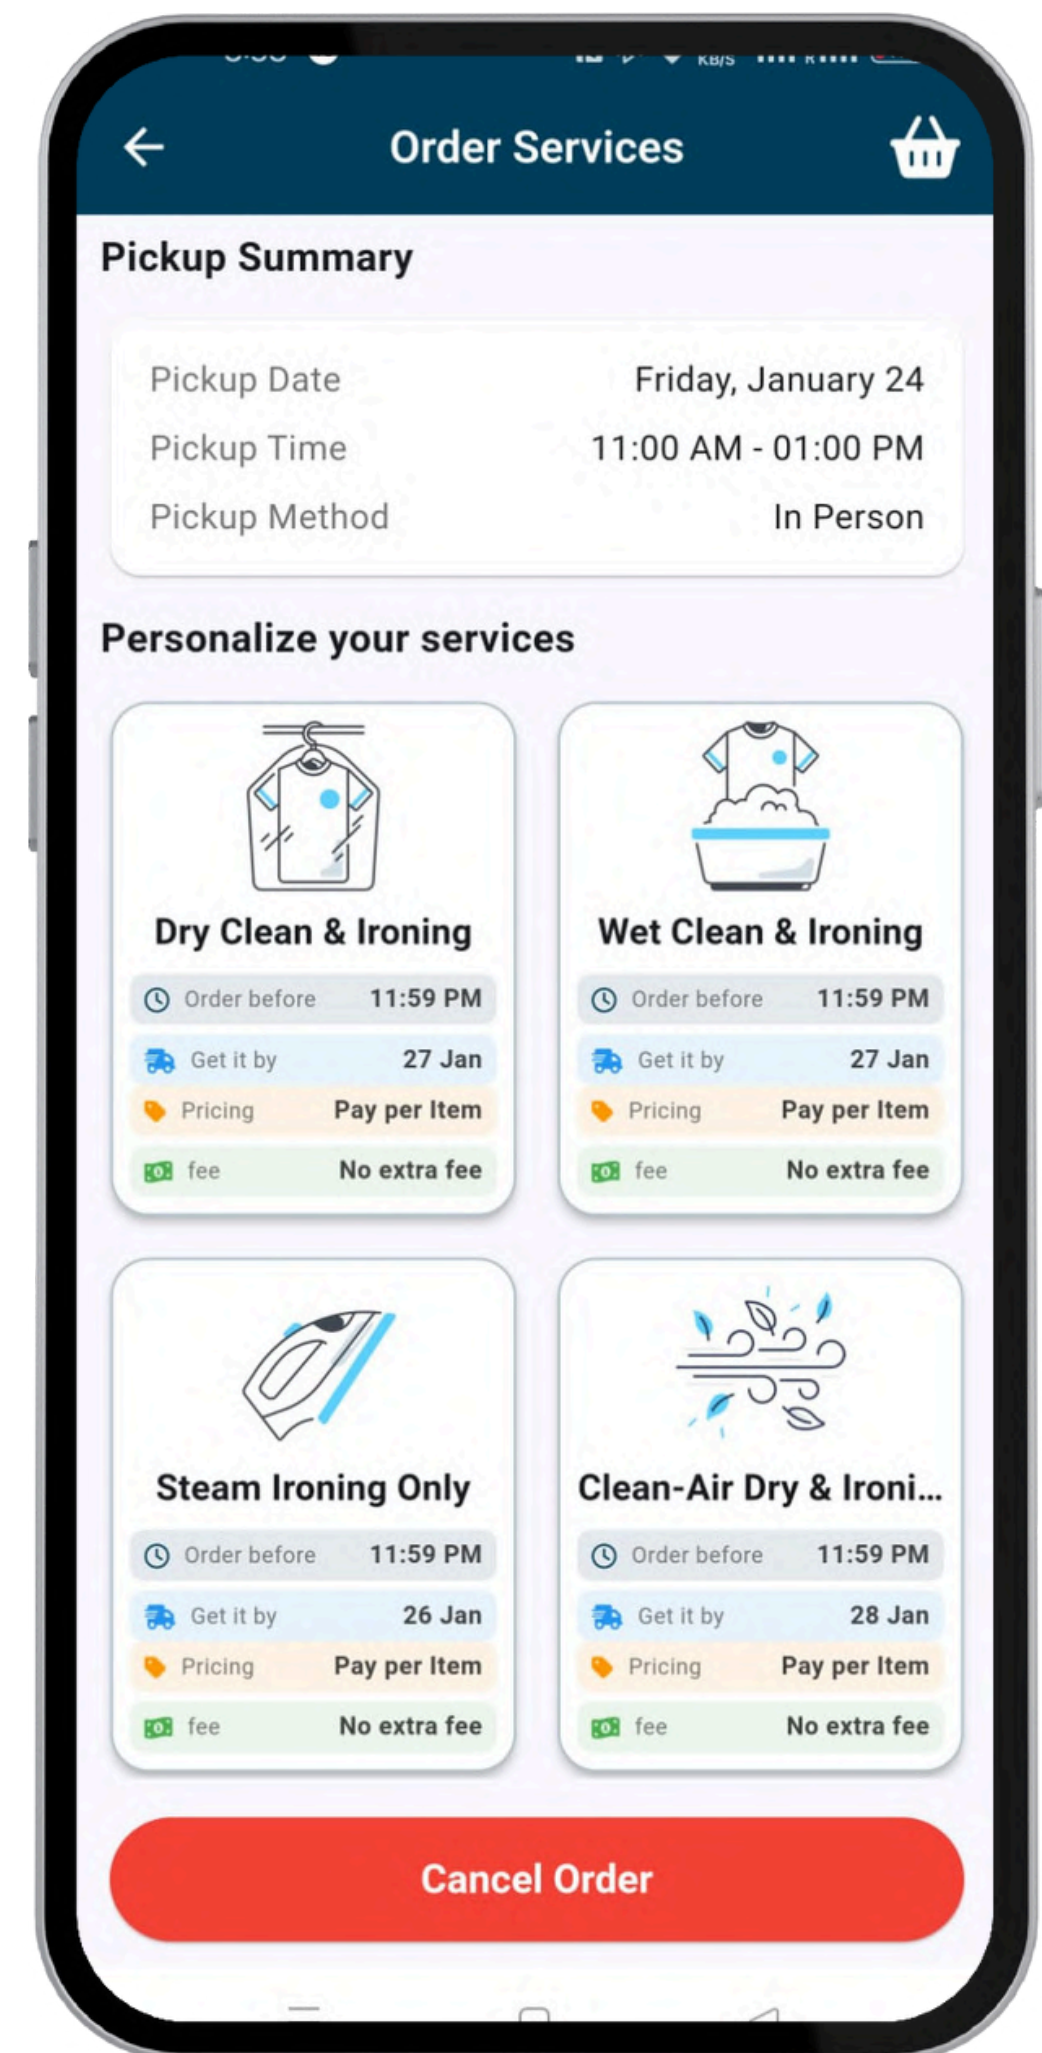

Everything You Need, Out-of-the-Box

One Branded App

Fully customized mobile apps (Android & iOS) ready for publishing.

Upto 5 Branches Included

Manage all your locations seamlessly.

10,000 QR Tags

Enhance operational tracking and customer experience.

3 Hours Training

Comprehensive training to empower your team.