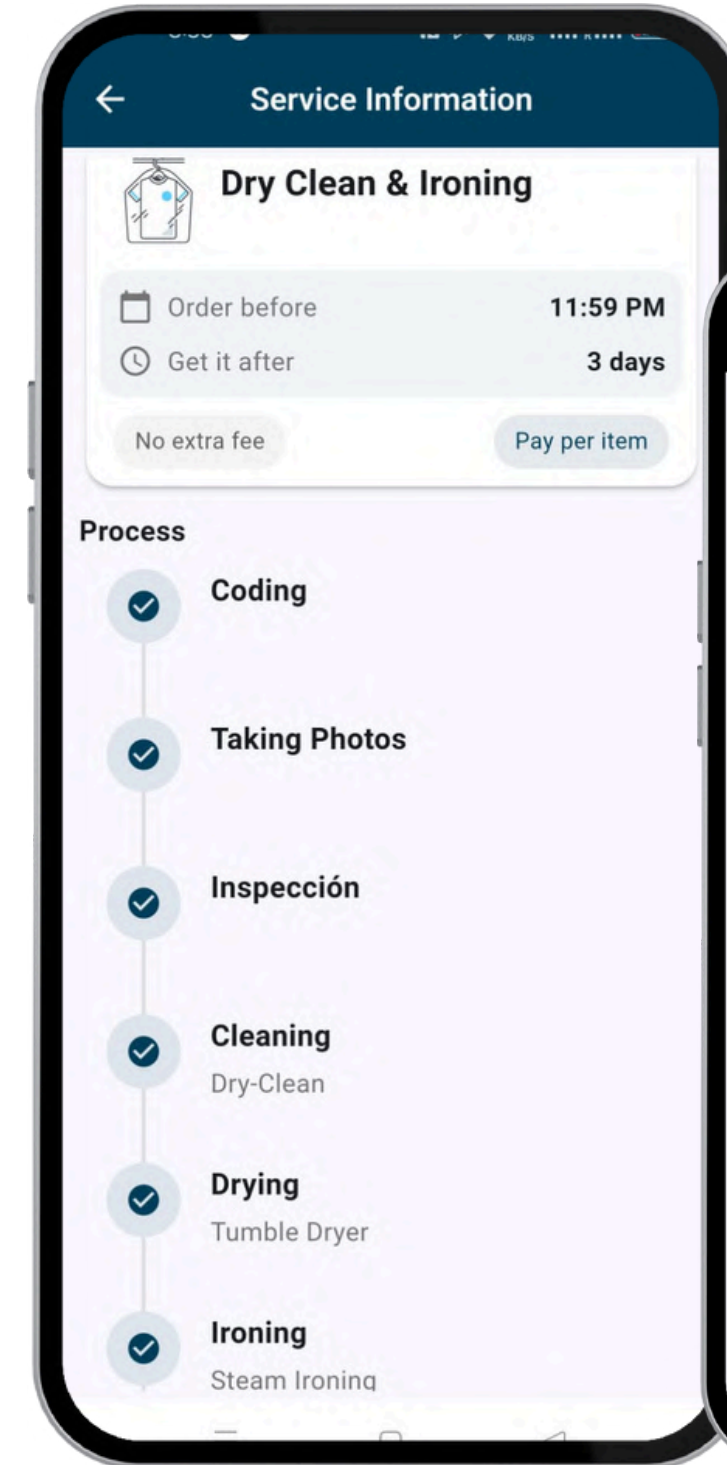

Your One-Stop Digital Laundry Solution

Clean & Ironing

+ No Service fee ⌚ Before 11:59 PM 📅 Delivery Days 3 💰 Pay per item

354
Clients

523
Orders

4,469
Items

\$281,659
Revenue

Catch Your Problems