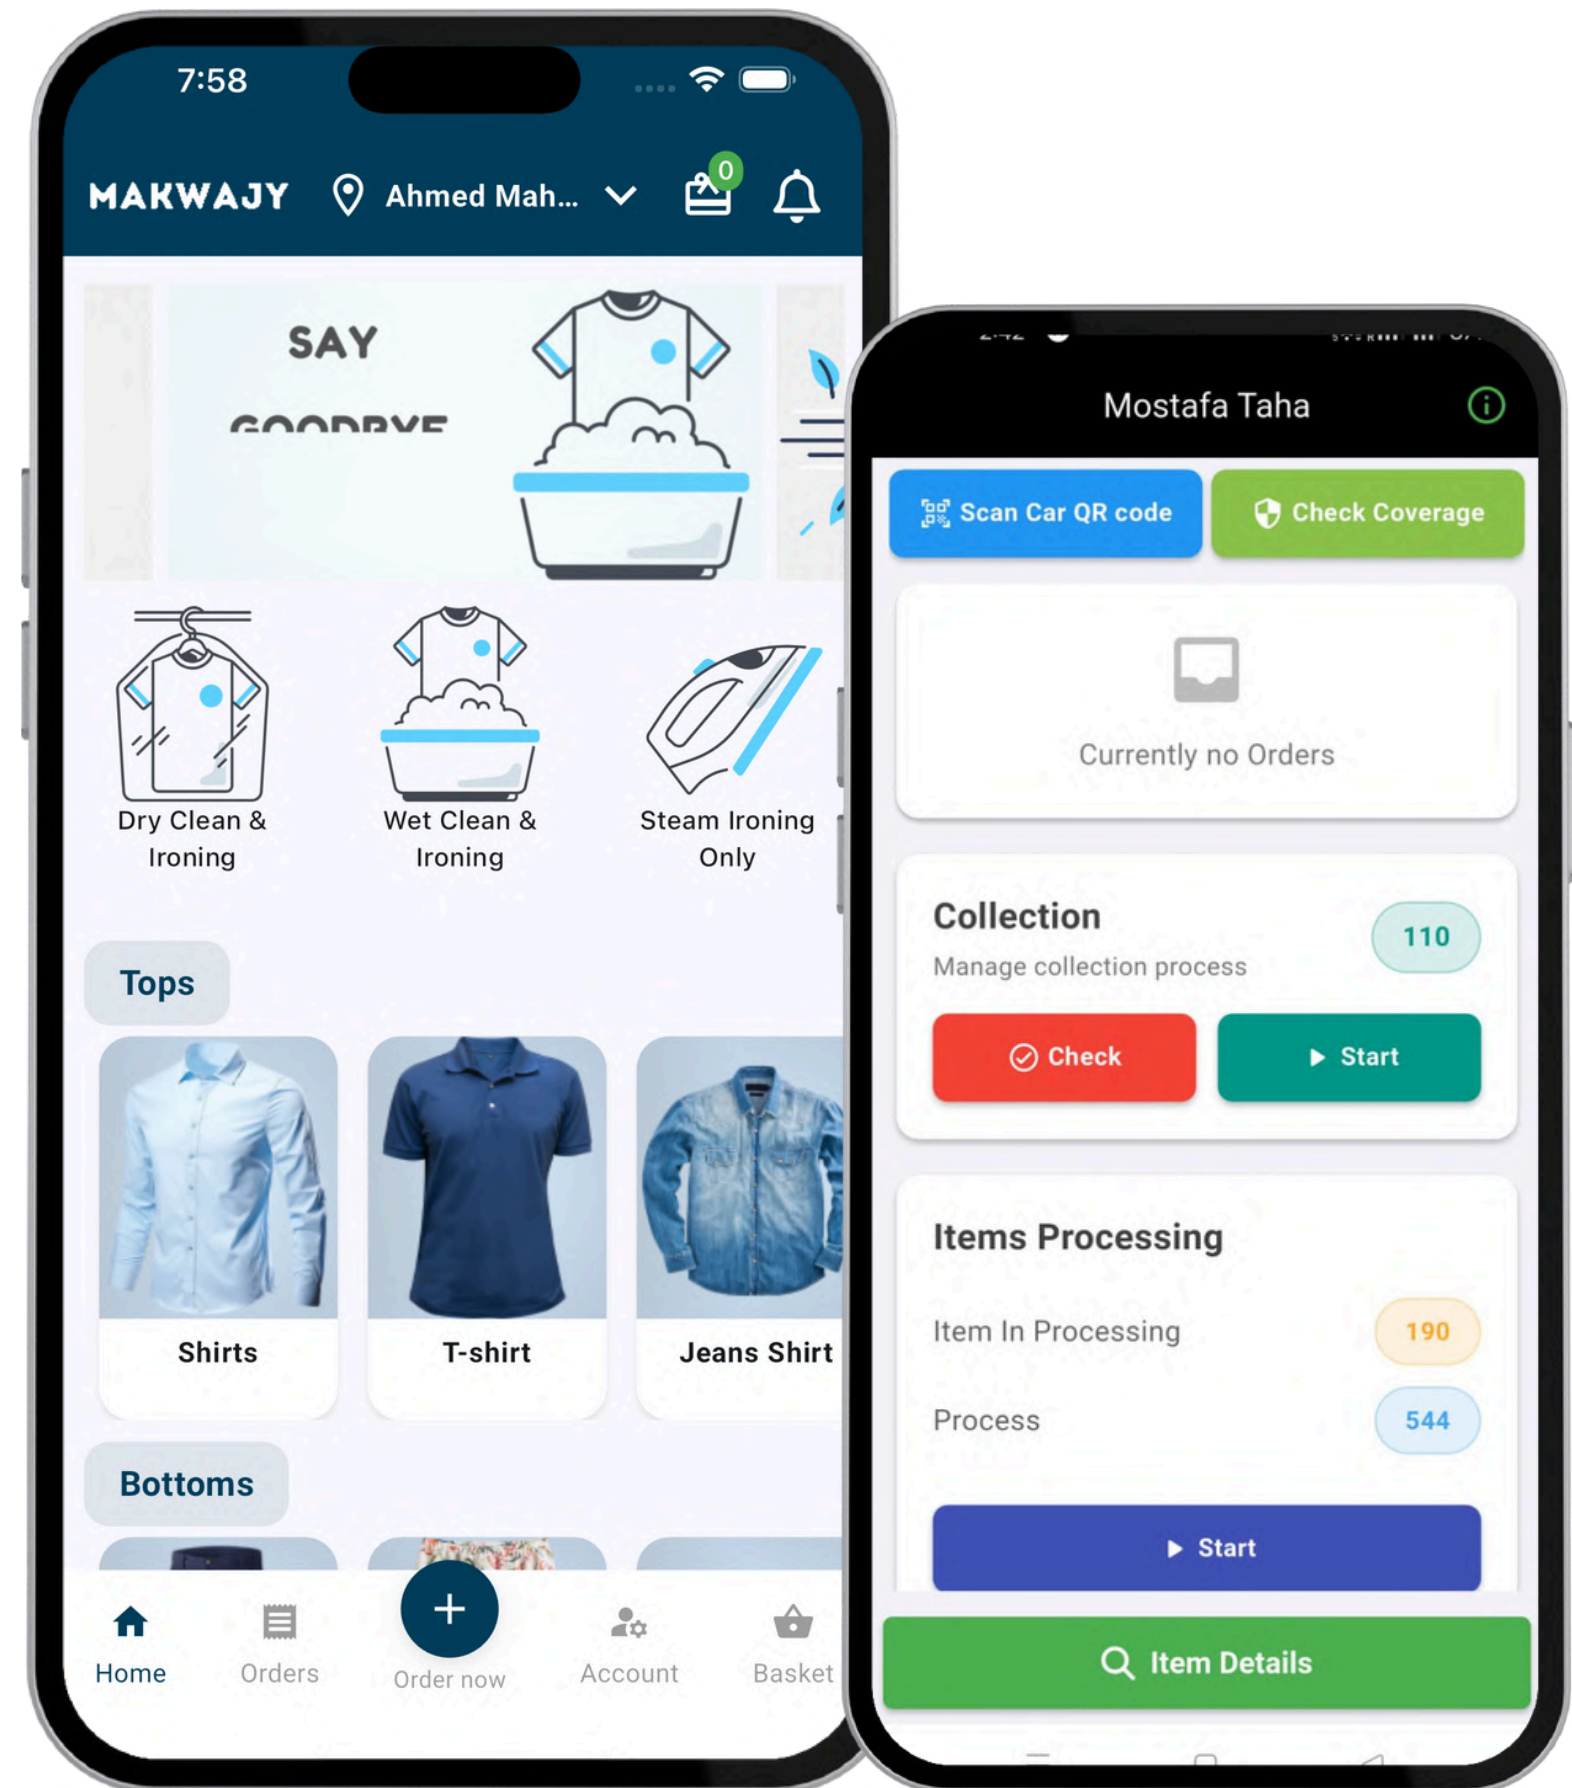

Rapid Custom-Branded Mobile Apps

We deliver fully customized mobile apps for both clients and employees within just 3 days. These apps support over 20 languages and offer a seamless, user-friendly experience that enhances customer engagement and operational efficiency.