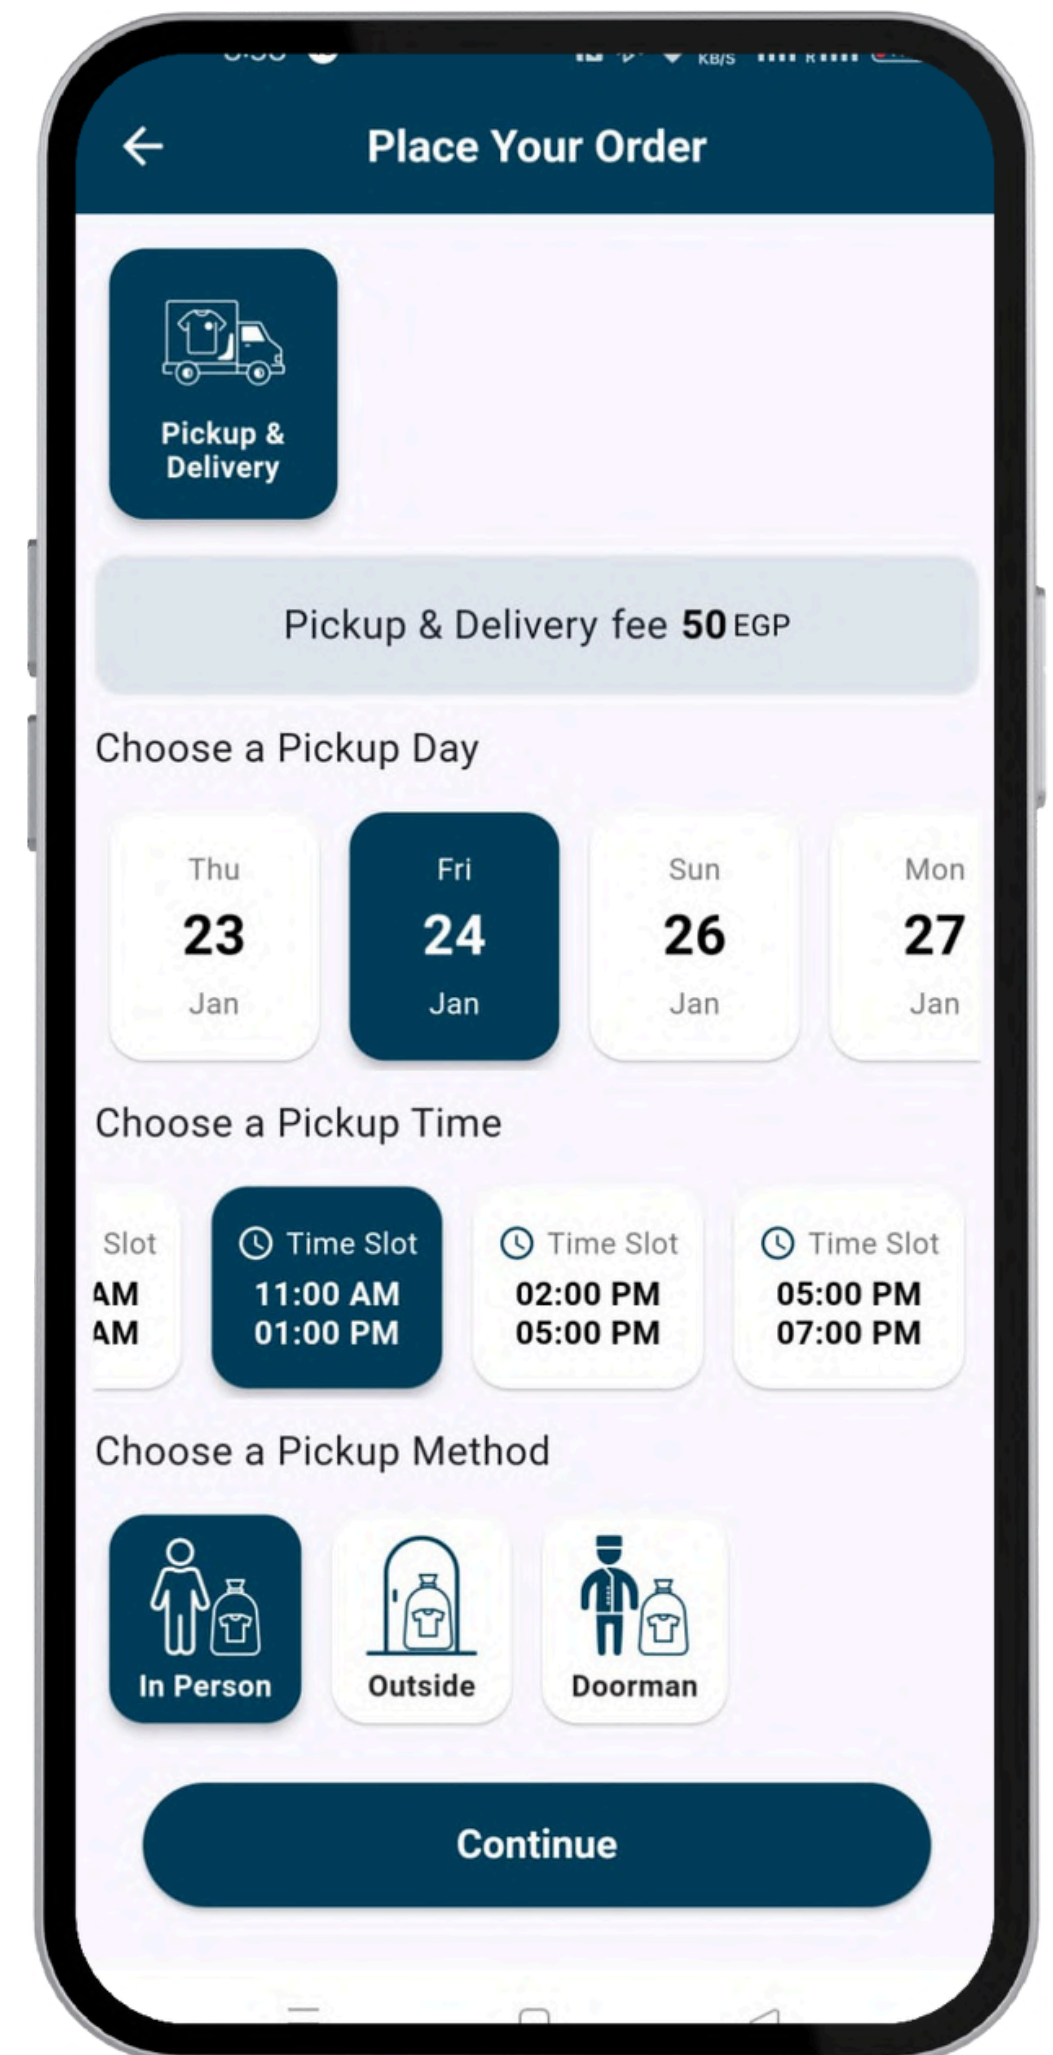

Common Mistakes in Traditional Laundry Operations

Manual Processes & Record-Keeping
Ineffective Pickup & Delivery Management
Unmanaged Items & Inventory
No Real-Time Tracking
Incorrect Order Fulfillment

How OT Clean Resolves It

Automated Workflow & Centralized Data
Optimized Pickup & Delivery Scheduling
Digital Inventory & QR Tracking
Real-Time Monitoring & Alerts
Error Reduction Through Automation
Seamless Integration & Training